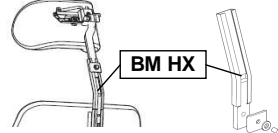

V-Trak Head support: