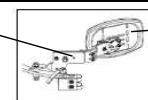

V-Trak Thoracic supports

☐ TS2 RH	.....	Right Hand Support (order pad separately)
☐ TS2 LH	.....	Left Hand Support (order pad separately)
☐ TS2 MPL	.....	Medium thoracic pad with cover (140mm X 100mm) Left Hand
☐ TS2 MPR	.....	Medium thoracic pad with cover (140mm X 100mm) Right Hand
☐ TS2 LPL	.....	Large thoracic pad with cover (170mm X 120mm) Left Hand
☐ TS2 LPR	.....	Large thoracic pad with cover (170mm X 120mm) Right Hand
☐ TS VBR	.....	Mounting bracket for Otto Bock/R82 thoracics Right
☐ TS VBL	.....	Mounting bracket for Otto Bock/R82 thoracics Left
☐ R82 UAP	.....	R82 Thoracics adapter
☐ 3183710260H	.....	R82 Thoracics
☐ 3183710260V	.....	R82 Thoracics

Lateral
support