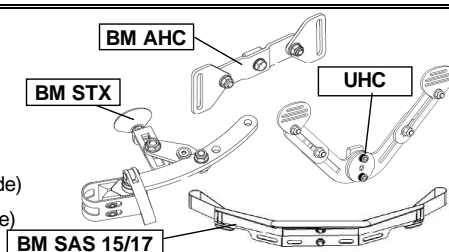

V-Trak Thoracic supports

<input type="checkbox"/> TS2 RH	Right Hand Support (order pad separately)
<input type="checkbox"/> TS2 LH	Left Hand Support (order pad separately)
<input type="checkbox"/> TS2 MPL	Medium thoracic pad with cover (140mm X 100mm) Left Hand
<input type="checkbox"/> TS2 MPR	Medium thoracic pad with cover (140mm X 100mm) Right Hand
<input type="checkbox"/> TS2 LPL	Large thoracic pad with cover (170mm X 120mm) Left Hand
<input type="checkbox"/> TS2 LPR	Large thoracic pad with cover (170mm X 120mm) Right Hand
<input type="checkbox"/> TS VBR	Mounting bracket for Otto Bock/R82 thoracics Right
<input type="checkbox"/> TS VBL	Mounting bracket for Otto Bock/R82 thoracics Left
<input type="checkbox"/> R82 UAP	R82 Thoracics adapter
<input type="checkbox"/> 3183710260H	R82 Thoracics
<input type="checkbox"/> 3183710260V	R82 Thoracics

Lateral
support

Thoracic pad

TS VBR
TS VBL

V-Trak misc. Accessories

<input type="checkbox"/> UHC	Universal Harness carrier
<input type="checkbox"/> BM AHC	Harness Carriers for full four point harness
<input type="checkbox"/> BM STX	Extended shell stabilizer
<input type="checkbox"/> BM SAS 15	Secondary Arm System (chairs up to 16.75" wide)
<input type="checkbox"/> BM SAS 17	Secondary Arm System (chairs over 16.75" wide)
<input type="checkbox"/> BM AHK	Harness attachment kit for Secondary Arm