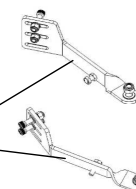

Thoracic pad

TS VBR
TS VBL